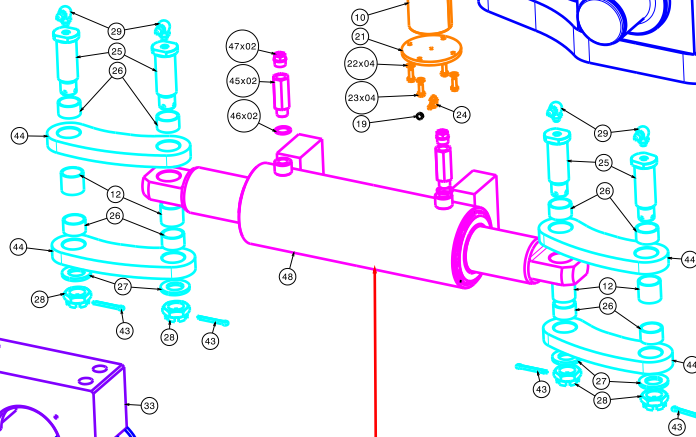

ELENCO KIT - KIT LIST			
CODICE	Q. TA'	DESCRIZIONE	DESCRIPTION
00300100	1	KIT GUARNIZIONI CILINDRO 110/70	CYLINDER GUARNITION 110/70
6330006	02	KIT ATTACCO TELAIO	CHASSIS KIT
6330009	02	KIT PERNO FUSO	PIN KIT
8360002	02	KIT MOZZO	HUB KIT
8450009	02	KIT FUSO	STEERING KNUCKLE KIT
8450011	01	KIT CORPO	BODY KIT
8450018	01	KIT CILINDRO	CYLINDER KIT
8450019	02	KIT BIELLA	LINK KIT

KIT GUARNITION CYLINDER  
CODE : 00300100

POS.	Q. TY	CODE	DESCRIPTION
1	2	836010100	HUB
2	16	540010700-B	STUDBOLT
3	2	0303030	BEARING
4	2	0303032	GUARNITION
5	4	0030202	NUT
6	2	0030201	WASHER
7	2	0302005	BEARING
8	2	540010300	DUST COVER
9	2	337030700-E	KING PIN
10	4	0301025	BUSHING
11	16	0030216	NUT
12	4	0301028	BUSHING
13	2	0482006	SCREW
14	2	0502004	NUT
15	2	0481409	SCREW
16	12	0440709	WASHER
17	4	0431034	SCREW
18	4	0030008	GREASER
19	8	0744004	GREASER COVER
20	2	845030100	STEERING KNUCKLE
21	4	633012000	COVER
22	16	0440601	WASHER
23	16	0430602	SCREW
24	4	0030065	GREASER

POS.	Q. TY	CODE	DESCRIPTION
25	4	633044700-A	LINK PIN
26	8	0301052	BUSHING
27	4	0442400	WASHER
28	4	0502401	NUT
29	4	0300112	GREASER
30	2	0304009	BALL JOINT
31	2	0030152	SEEGER
32	2	633011600-C	CHASSIS ATTACK LOWER
33	2	633011700-C	CHASSIS ATTACK UPPER
34	8	0432005	SCREW
35	2	0300110	GREASER
36	2	0313068	BEARING
37	2	288021400	WASHER
38	4	288021300	HUB COVER
39	16	0440600	WASHER
40	16	0400600	SCREW
41	2	0451014	SCREW
42	4	0481000	SCREW
43	4	0743012	SPLIT PIN
44	4	845080300	LINK
45	2	0461021	HYDRAULIC FITTING
46	2	0441007	WASHER
47	2	0744015	HYDRAULIC TAP
48	1	0030932	CYLINDER
49	1	845050100	BODY
50	2	633014400	WASHER

CYLINDER FEATURES  
BORE : 110mm  
ROD : 70 mm  
TOTAL STROKE : 193 mm  
OIL VOLUME : 1091 cc

THEORETICAL WHEELBASE : 2520 mm  
MAX LOAD ON THE AXLE : 18 TON @ 25 km/h

SUGGESTED SPARE PARTS HIGHLIGHTED IN RED