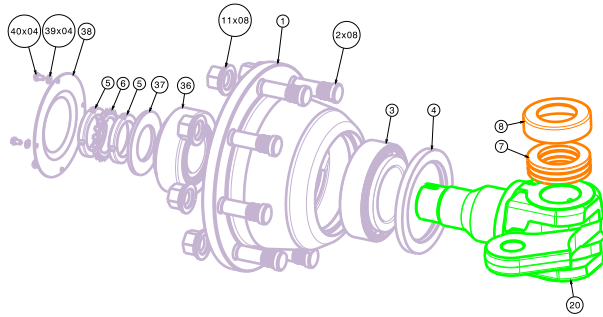

ELENCO KIT - KIT LIST			
CODICE	Q. TA'	DESCRIZIONE	DESCRIPTION
00300100	1	KIT GUARNIZIONI CILINDRO 110/70	CYLINDER GUARNITION 110/70
6330006	02	KIT ATTACCO TELAIO	CHASSIS KIT
6330009	02	KIT PERNO FUSO	PIN KIT
8360002	02	KIT MOZZO	HUB KIT
8450009	02	KIT FUSO	STEERING KNUCKLE KIT
8450011	01	KIT CORPO	BODY KIT
8450018	01	KIT CILINDRO	CYLINDER KIT
8450019	02	KIT BIELLA	LINK KIT

KIT GUARNITION CYLINDER  
CODE : 00300100

POS.	Q. TY	CODE	DESCRIPTION
1	2	836010100	HUB
2	16	540010700-B	STUDBOLT
3	2	0303030	BEARING
4	2	0303032	GUARNITION
5	4	0030202	NUT
6	2	0030201	WASHER
7	2	0302005	BEARING
8	2	540010300	DUST COVER
9	2	337030700-E	KING PIN
10	4	0301025	BUSHING
11	16	0030216	NUT
12	4	0301028	BUSHING
13	2	0482006	SCREW
14	2	0502004	NUT
15	2	0481409	SCREW
16	12	0440709	WASHER
17	4	0431034	SCREW
18	4	0030008	GREASER
19	8	0744004	GREASER COVER
20	2	845030100	STEERING KNUCKLE
21	4	633012000	COVER
22	16	0440601	WASHER
23	16	0430602	SCREW
24	4	0030065	GREASER

POS.	Q. TY	CODE	DESCRIPTION
25	4	633044700-A	LINK PIN
26	8	0301052	BUSHING
27	4	0442400	WASHER
28	4	0502401	NUT
29	4	0300112	GREASER
30	2	0304009	BALL JOINT
31	2	0030152	SEEGER
32	2	633011600-C	CHASSIS ATTACK LOWER
33	2	633011700-C	CHASSIS ATTACK UPPER
34	8	0432005	SCREW
35	2	0300110	GREASER
36	2	0313068	BEARING
37	2	288021400	WASHER
38	4	288021300	HUB COVER
39	16	0440600	WASHER
40	16	0400600	SCREW
41	2	0451014	SCREW
42	4	0481000	SCREW
43	4	0743012	SPLIT PIN
44	4	845080300	LINK
45	2	0461021	HYDRAULIC FITTING
46	2	0441007	WASHER
47	2	0744015	HYDRAULIC TAP
48	1	0030932	CYLINDER
49	1	845050100	BODY
50	2	633014400	WASHER

CYLINDER FEATURES  
BORE : 110mm  
ROD : 70 mm  
TOTAL STROKE : 193 mm  
OIL VOLUME : 1091 cc

THEORETICAL WHEELBASE : 2520 mm  
MAX LOAD ON THE AXLE : 18 TON @ 25 km/h

SUGGESTED SPARE PARTS HIGHLIGHTED IN RED