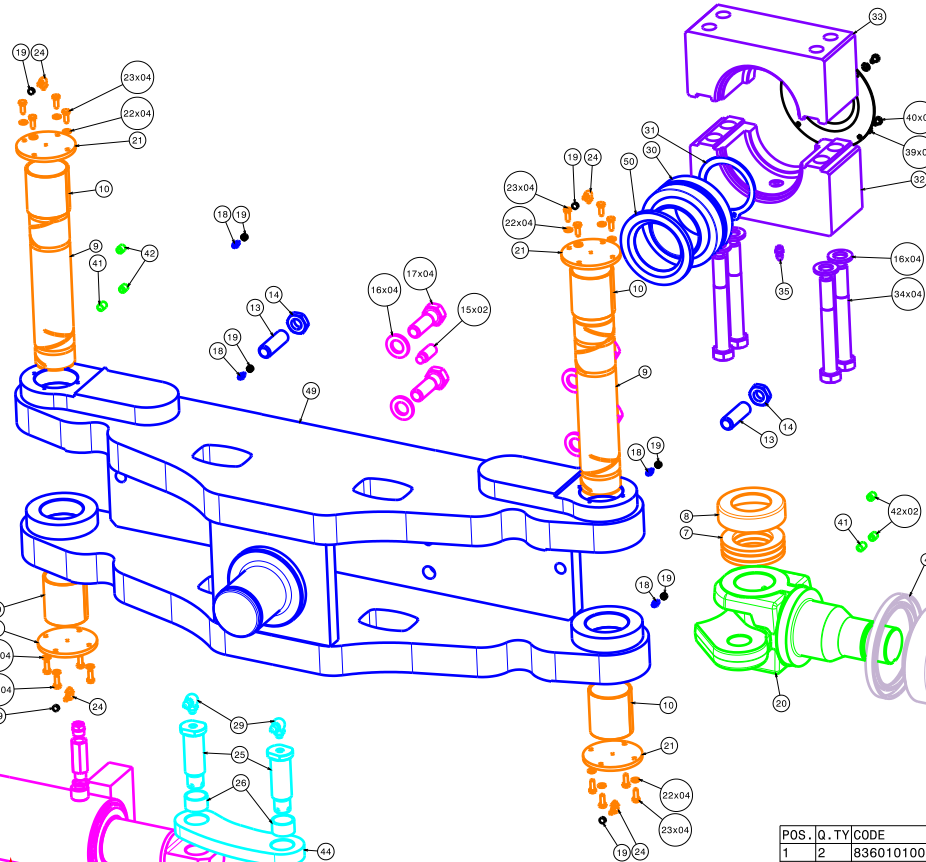

ELENCO KIT - KIT LIST			
CODICE	Q. TA'	DESCRIZIONE	DESCRIPTION
00300100	1	KIT GUARNIZIONI CILINDRO 110/70	CYLINDER GUARNITION 110/70
6330006	02	KIT ATTACCO TELAIO	CHASSIS KIT
6330009	02	KIT PERNO FUSO	PIN KIT
8360002	02	KIT MOZZO	HUB KIT
8450009	02	KIT FUSO	STEERING KNUCKLE KIT
8450011	01	KIT CORPO	BODY KIT
8450018	01	KIT CILINDRO	CYLINDER KIT
8450019	02	KIT BIELLA	LINK KIT

KIT GUARNITION CYLINDER  
CODE : 00300100

POS.	Q. TY	CODE	DESCRIPTION
1	2	836010100	HUB
2	16	540010700-B	STUDBOLT
3	2	0303030	BEARING
4	2	0303032	GUARNITION
5	4	0030202	NUT
6	2	0030201	WASHER
7	2	0302005	BEARING
8	2	540010300	DUST COVER
9	2	337030700-E	KING PIN
10	4	0301025	BUSHING
11	16	0030216	NUT
12	4	0301028	BUSHING
13	2	0482006	SCREW
14	2	0502004	NUT
15	2	0481409	SCREW
16	12	0440709	WASHER
17	4	0431034	SCREW
18	4	0030008	GREASER
19	8	0744004	GREASER COVER
20	2	845030100	STEERING KNUCKLE
21	4	633012000	COVER
22	16	0440601	WASHER
23	16	0430602	SCREW
24	4	0030065	GREASER

POS.	Q. TY	CODE	DESCRIPTION
25	4	633044700-A	LINK PIN
26	8	0301052	BUSHING
27	4	0442400	WASHER
28	4	0502401	NUT
29	4	0300112	GREASER
30	2	0304009	BALL JOINT
31	2	0030152	SEEGER
32	2	633011600-C	CHASSIS ATTACK LOWER
33	2	633011700-C	CHASSIS ATTACK UPPER
34	8	0432005	SCREW
35	2	0300110	GREASER
36	2	0313068	BEARING
37	2	288021400	WASHER
38	4	288021300	HUB COVER
39	16	0440600	WASHER
40	16	0400600	SCREW
41	2	0451014	SCREW
42	4	0481000	SCREW
43	4	0743012	SPLIT PIN
44	4	845080300	LINK
45	2	0461021	HYDRAULIC FITTING
46	2	0441007	WASHER
47	2	0744015	HYDRAULIC TAP
48	1	0030932	CYLINDER
49	1	845050100	BODY
50	2	633014400	WASHER

CYLINDER FEATURES  
BORE : 110mm  
ROD : 70 mm  
TOTAL STROKE : 193 mm  
OIL VOLUME : 1091 cc

THEORETICAL WHEELBASE : 2520 mm  
MAX LOAD ON THE AXLE : 18 TON @ 25 km/h

SUGGESTED SPARE PARTS HIGHLIGHTED IN RED