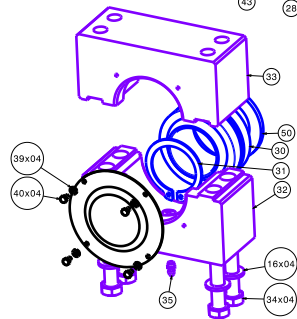

ELENCO KIT - KIT LIST			
CODICE	Q. TA'	DESCRIZIONE	DESCRIPTION
00300100	1	KIT GUARNIZIONI CILINDRO 110/70	CYLINDER GUARNITION 110/70
6330006	02	KIT ATTACCO TELAIO	CHASSIS KIT
6330009	02	KIT PERNO FUSO	PIN KIT
8360002	02	KIT MOZZO	HUB KIT
8450009	02	KIT FUSO	STEERING KNUCKLE KIT
8450011	01	KIT CORPO	BODY KIT
8450018	01	KIT CILINDRO	CYLINDER KIT
8450019	02	KIT BIELLA	LINK KIT

KIT GUARNITION CYLINDER  
CODE : 00300100

POS.	Q. TY	CODE	DESCRIPTION
1	2	836010100	HUB
2	16	540010700-B	STUDBOLT
3	2	0303030	BEARING
4	2	0303032	GUARNITION
5	4	0030202	NUT
6	2	0030201	WASHER
7	2	0302005	BEARING
8	2	540010300	DUST COVER
9	2	337030700-E	KING PIN
10	4	0301025	BUSHING
11	16	0030216	NUT
12	4	0301028	BUSHING
13	2	0482006	SCREW
14	2	0502004	NUT
15	2	0481409	SCREW
16	12	0440709	WASHER
17	4	0431034	SCREW
18	4	0030008	GREASER
19	8	0744004	GREASER COVER
20	2	845030100	STEERING KNUCKLE
21	4	633012000	COVER
22	16	0440601	WASHER
23	16	0430602	SCREW
24	4	0030065	GREASER

POS.	Q. TY	CODE	DESCRIPTION
25	4	633044700-A	LINK PIN
26	8	0301052	BUSHING
27	4	0442400	WASHER
28	4	0502401	NUT
29	4	0300112	GREASER
30	2	0304009	BALL JOINT
31	2	0030152	SEEGER
32	2	633011600-C	CHASSIS ATTACK LOWER
33	2	633011700-C	CHASSIS ATTACK UPPER
34	8	0432005	SCREW
35	2	0300110	GREASER
36	2	0313068	BEARING
37	2	288021400	WASHER
38	4	288021300	HUB COVER
39	16	0440600	WASHER
40	16	0400600	SCREW
41	2	0451014	SCREW
42	4	0481000	SCREW
43	4	0743012	SPLIT PIN
44	4	845080300	LINK
45	2	0461021	HYDRAULIC FITTING
46	2	0441007	WASHER
47	2	0744015	HYDRAULIC TAP
48	1	0030932	CYLINDER
49	1	845050100	BODY
50	2	633014400	WASHER

CYLINDER FEATURES  
BORE : 110mm  
ROD : 70 mm  
TOTAL STROKE : 193 mm  
OIL VOLUME : 1091 cc

THEORETICAL WHEELBASE : 2520 mm  
MAX LOAD ON THE AXLE : 18 TON @ 25 km/h

SUGGESTED SPARE PARTS HIGHLIGHTED IN RED