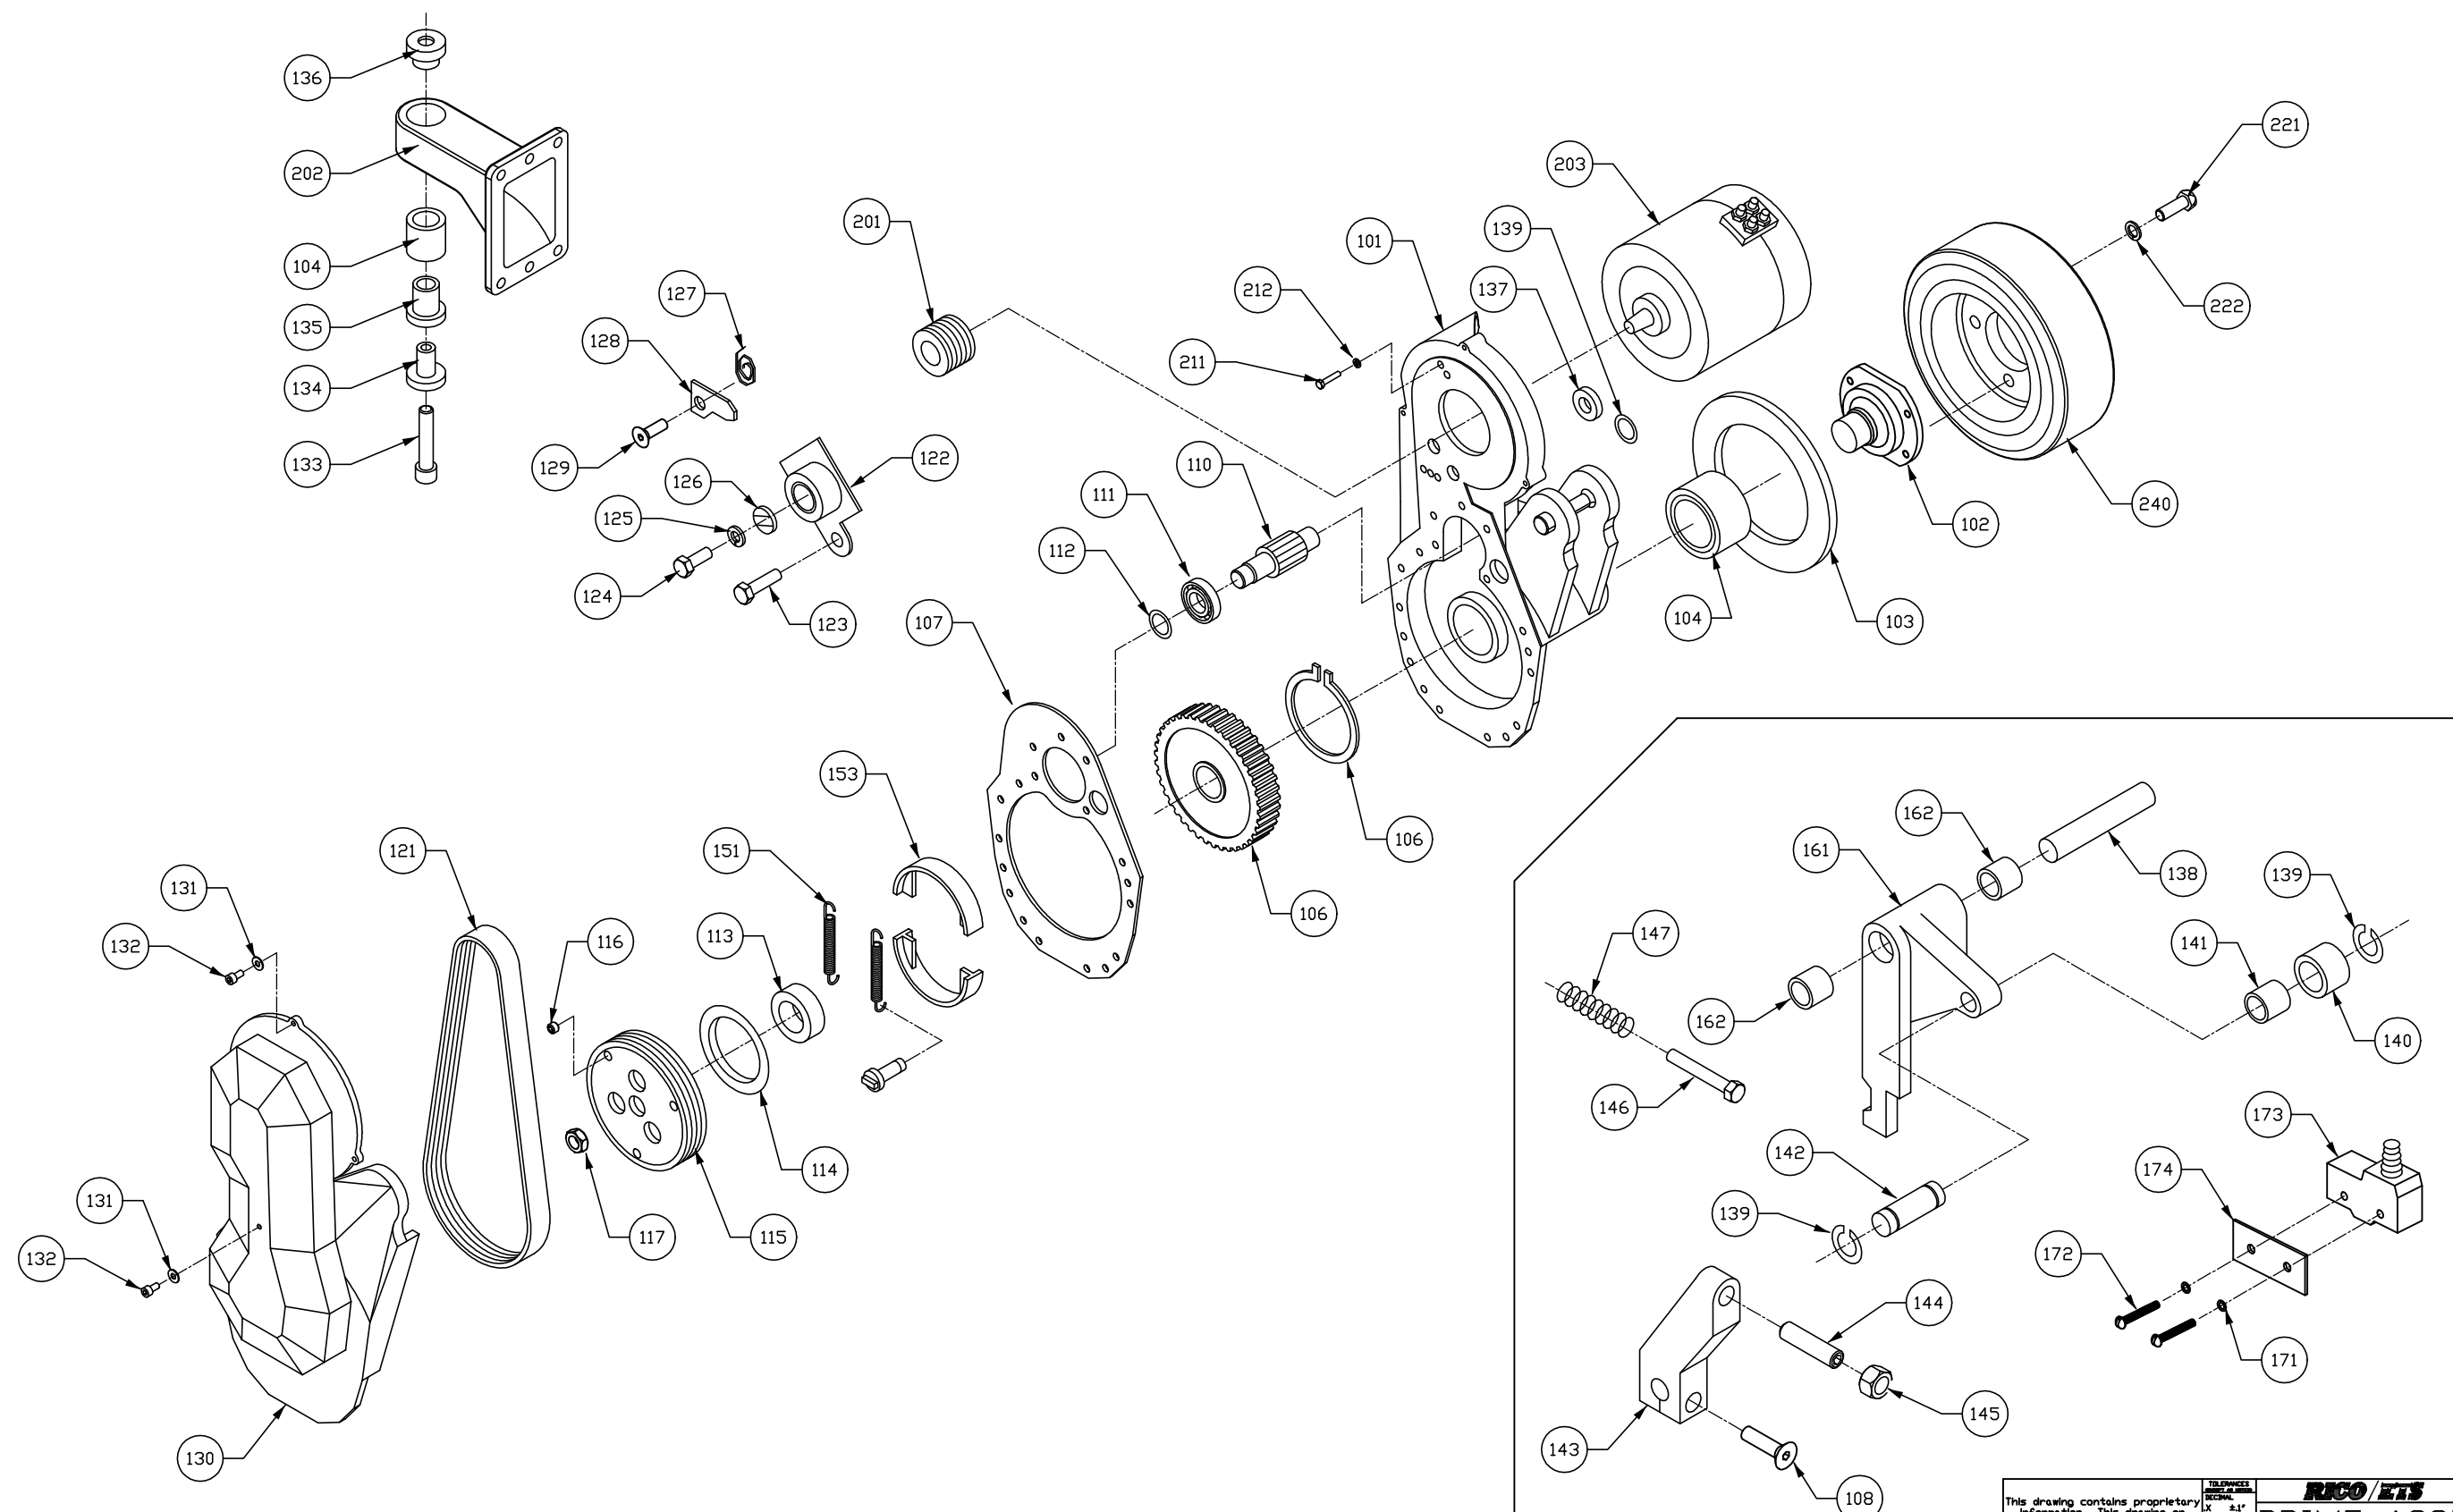

REVISIONS				
ZONE	REV	DESCRIPTION	DATE	APPROVED

This drawing contains proprietary information. This drawing or any part of it shall not be reproduced in any manner except as authorized in writing.

SCALE: X ±.1"	DRIVE ASSY
XX ±.04"	NTS
XXX ±.010"	COMMON
DATE: 11/14/02	MULTI